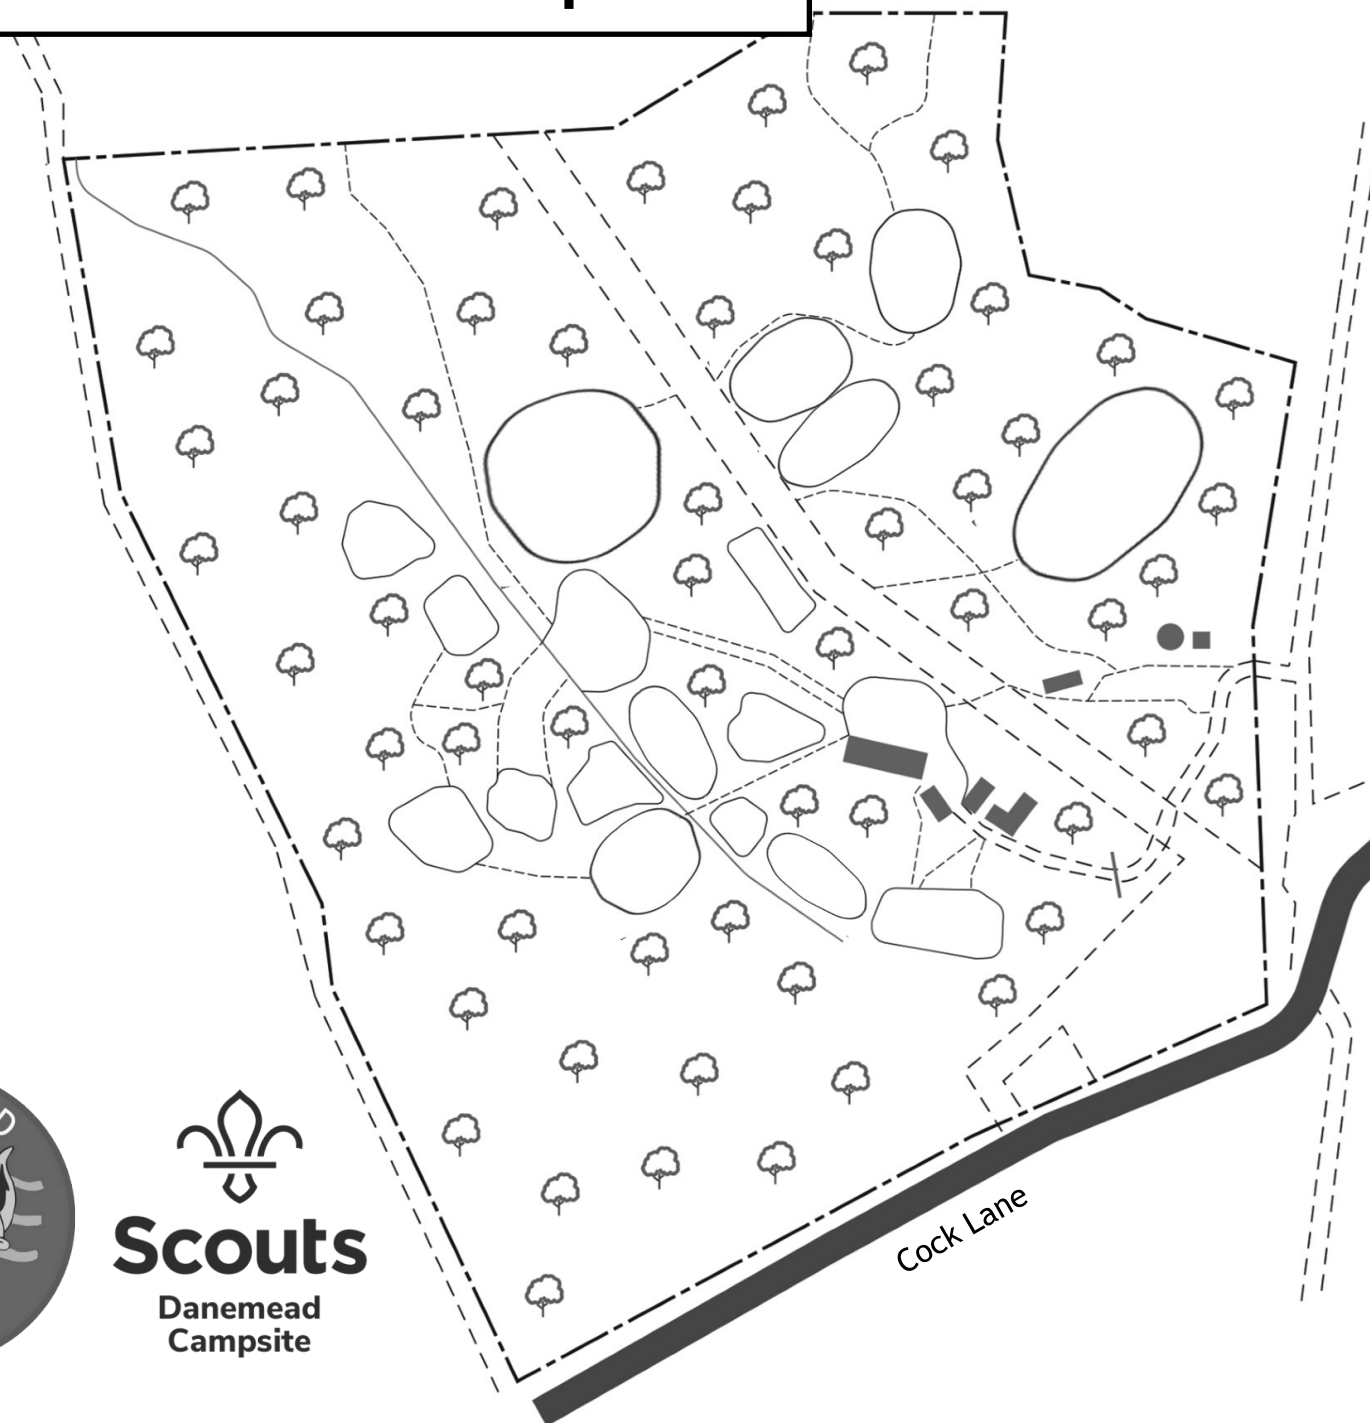

Danemead Scout Camp Site

Site Map Key

- I Toilet/Shower Block
- J Tuckshop
- K Hornbeam Lodge
- L Warden

Revised 10th July 2023 v5.0